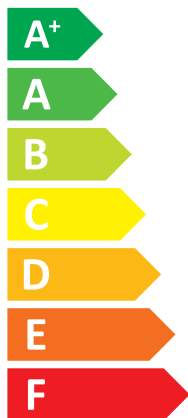

### G4-E

**A+++**

**A+**

Two icons showing sound power level measurement: a speaker inside a house and a house with a speaker outside. Below the first icon is the text "- dB" and below the second icon is the text "54 dB".

A legend with three colored squares and their corresponding energy consumption values: a dark blue square for "5 kW", a medium blue square for "5 kW", and a light blue square for "5 kW".